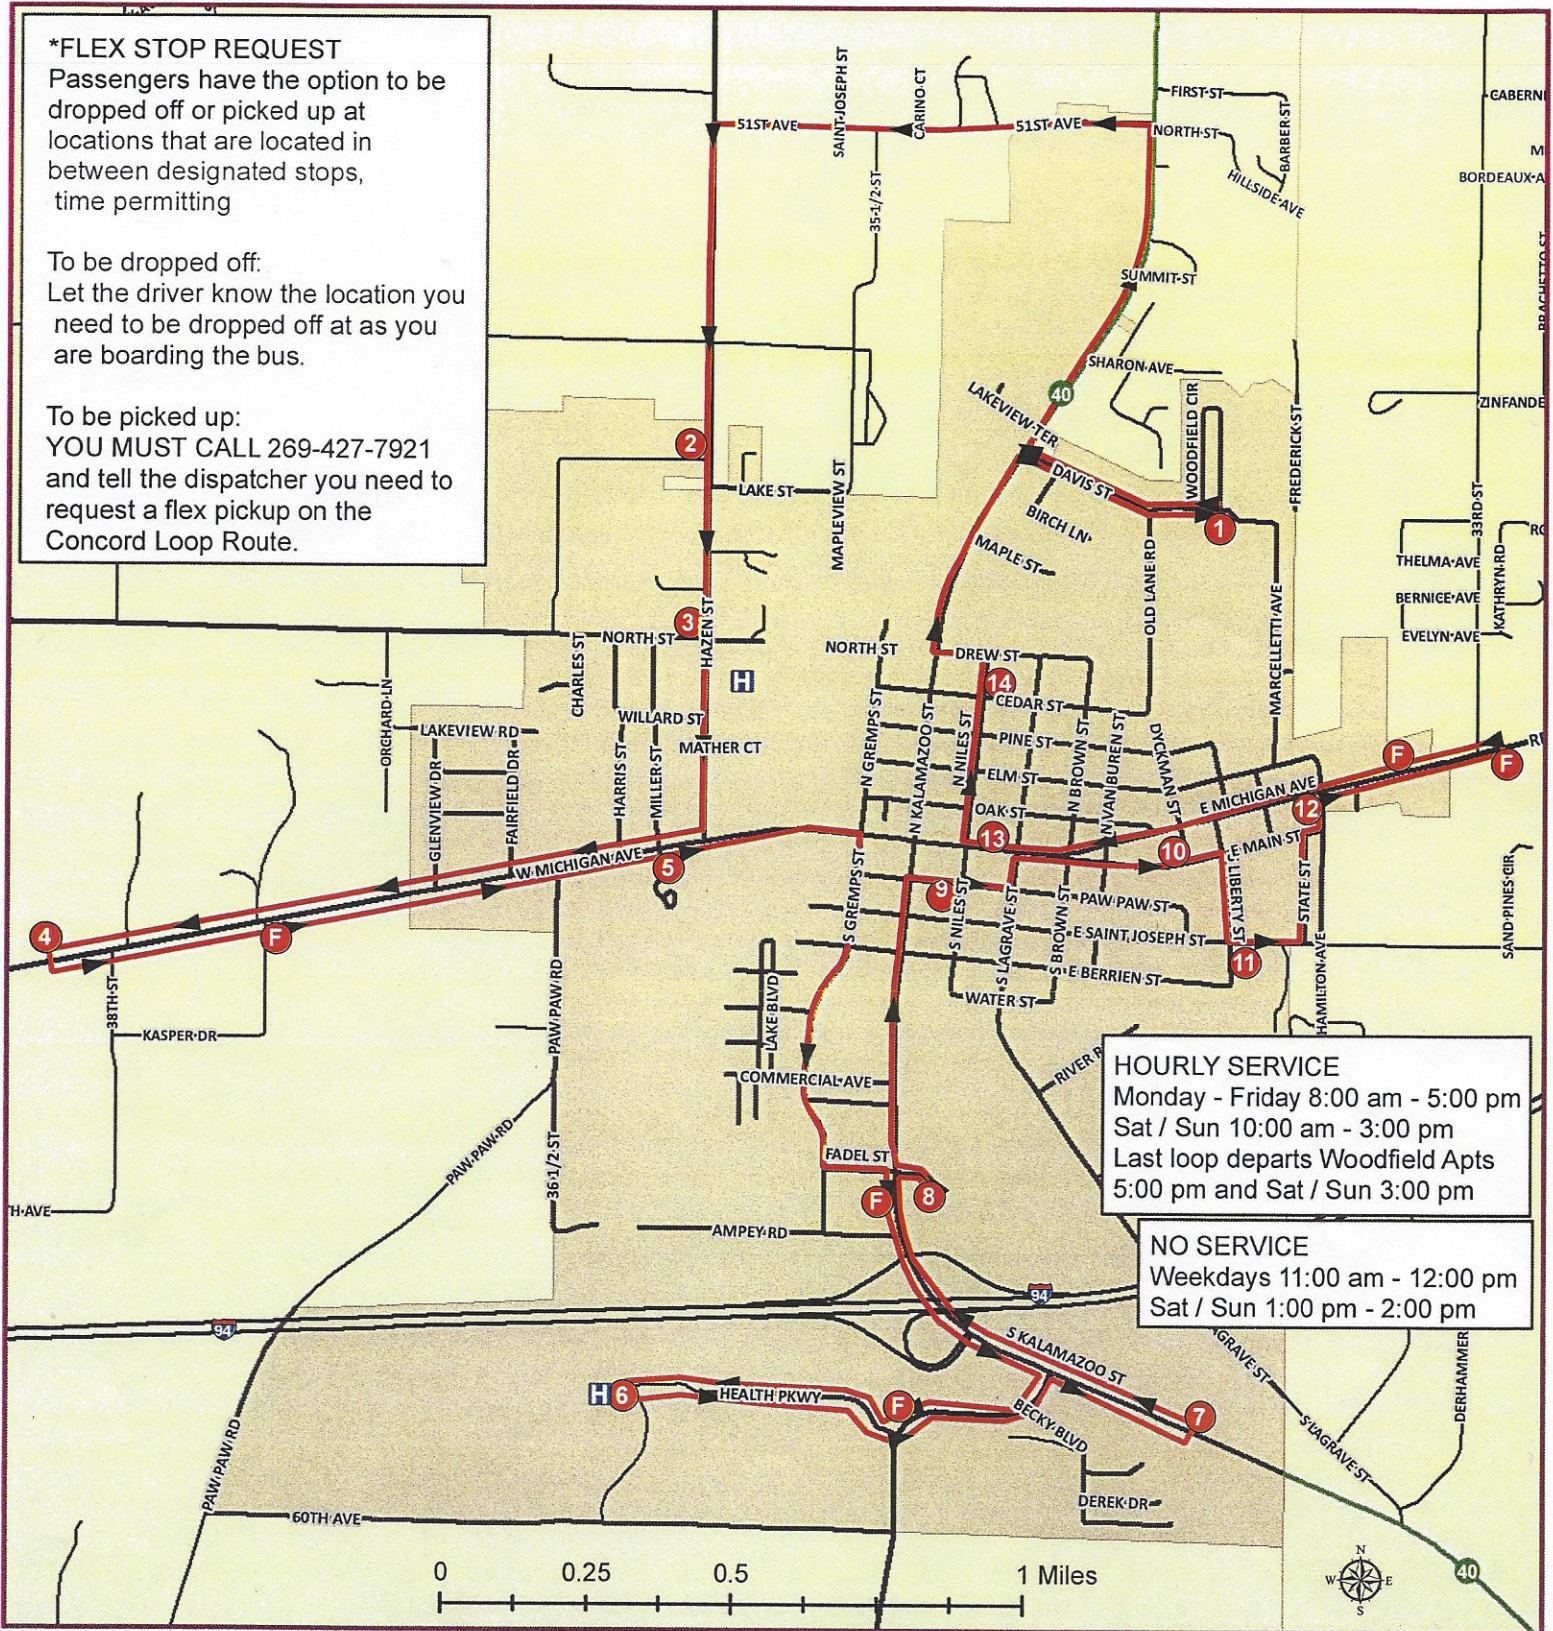

***FLEX STOP REQUEST**

Passengers have the option to be dropped off or picked up at locations that are located in between designated stops, time permitting

To be dropped off:

Let the driver know the location you need to be dropped off at as you are boarding the bus.

To be picked up:

YOU MUST CALL 269-427-7921 and tell the dispatcher you need to request a flex pickup on the Concord Loop Route.

Paw Paw Concord Loop Flex Route				Van Buren Public Transit (269) 427-7921			
LOCATION	BUS DEPARTS After the Hour	LOCATION	BUS DEPARTS After the Hour	LOCATION	BUS DEPARTS After the Hour	LOCATION	BUS DEPARTS After the Hour
1 Woodfield Apt.	:00	5 Miller Court	:17	8 Family Fare	:36	12 Dollar General	:47
2 Van Buren Mental Health	:07	*Flex Walgreens/Burger King/ Copper	*Flex	9 Van Buren Cnty Court	:39	*Flex Michigan WORKS!	*Flex
3 Maple Lake Assisted Living	:10	*Flex Lions Club	*Flex	10 Freshwater Church	:41	13 Save-A-Lot/ Rite-Aid Plaza	:53
4 Red Arrow Motel	:13	6 Bronson Health	:25	11 Vintage Apts	:44	14 Niles/Cedar	:55
*Flex Family Dollar	*Flex	7 Walmart	:31				